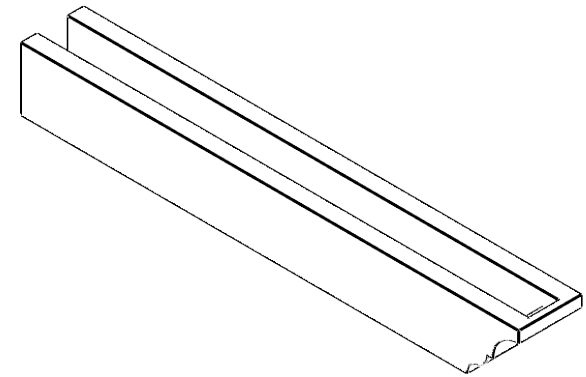

ITEM NUMBER: RFTURO040X04000X32000X004ASH00RCPR

4"W X 4"H X 32"L TIMBERTHANE ROUGH CEDAR ASHEBORO FAUX WOOD OPEN RAFTER TAIL, 4"L END, PRIMED TAN

SIDE PROFILE

FRONT PROFILE

ISOMETRIC

GENERATED DATE : 03/02/2023

EKENA MILLWORK
 2300 WEST MAIN ST.
 CLARKSVILLE, TX 75426
 TOLL FREE: 866-607-0453
 WWW.EKENAMILLWORK.COM

NOTES

1. INSTALLATION TO BE COMPLETED IN ACCORDANCE WITH MANUFACTURER'S SPECIFICATIONS.
2. DRAWING MAY NOT BE TO SCALE
3. THIS DRAWING IS INTENDED FOR DESIGN AND PLANNING PURPOSES ONLY.
4. ALL INFORMATION CONTAINED HEREIN WAS CURRENT AT THE TIME OF DEVELOPMENT BUT MUST BE REVIEWED AND APPROVED BY THE PRODUCT MANUFACTURER TO BE CONSIDERED ACCURATE.
5. TIMBERTHANE ARCHITECTURAL PRODUCTS ARE MADE FROM HIGH DENSITY URETHANE AND COME FACTORY PRIMED