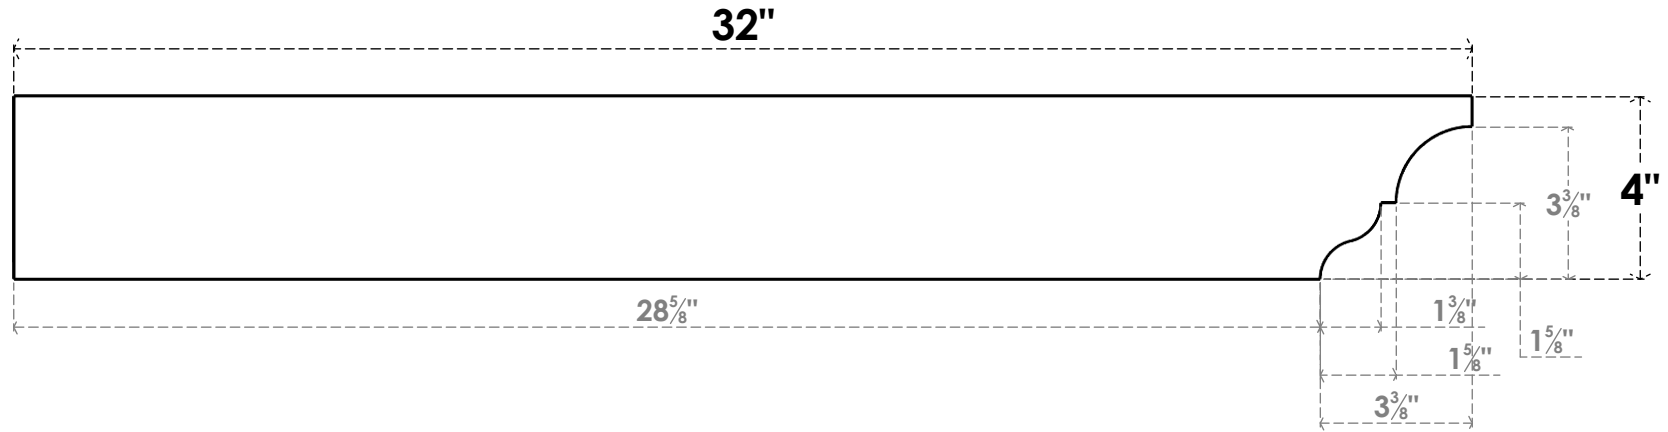

ITEM NUMBER: RFTURO040X04000X32000X004ASH00RCPR

4"W X 4"H X 32"L TIMBERTHANE ROUGH CEDAR ASHEBORO FAUX WOOD OPEN RAFTER TAIL, 4"L END, PRIMED TAN

SIDE PROFILE

FRONT PROFILE

ISOMETRIC

GENERATED DATE : 03/02/2023