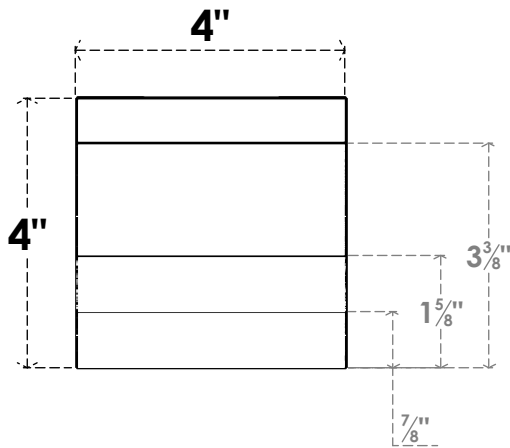

ITEM NUMBER: RFTURO040X04000X32000X004ASH00RCPR

4"W X 4"H X 32"L TIMBERTHANE ROUGH CEDAR ASHEBORO FAUX WOOD OPEN RAFTER TAIL, 4"L END, PRIMED TAN

SIDE PROFILE

FRONT PROFILE

ISOMETRIC

GENERATED DATE : 03/02/2023